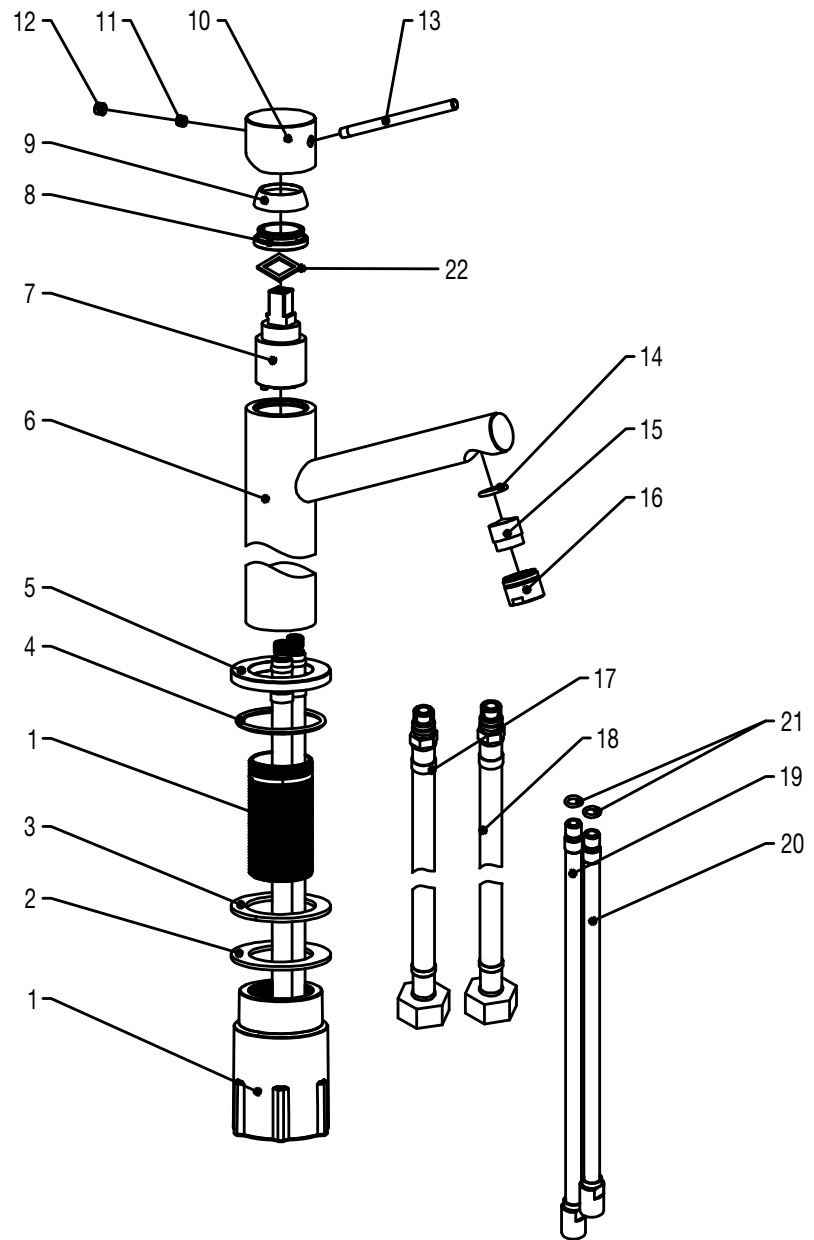

- 1 Fixing bushing
- 2 Washer
- 3 Washer
- 4 O ring
- 5 Base
- 6 Body
- 7 Cartridge
- 8 Screw nut
- 9 Cover ring
- 10 Handle base
- 11 Rubber
- 12 Inner hex screw
- 13 Handle bar
- 14 O ring
- 15 Aerator cover
- 16 Aerator
- 17 Flexible hose
- 18 Flexible hose
- 19 Long connective pipe
- 20 Short Connect pipe
- 21 O ring
- 22 Gasket

Steel Vector Medium Amber

Art no: 10257 RSK: 8275654

Primy
Stainless Steel
Kitchen & Bathroom

Scandtap AB, Olofsdalsvägen 21, 302 41 Halmstad, Sweden
info@scandtap.com, www.scandtap.com

Typgodkännande
Nr: 1786-1787