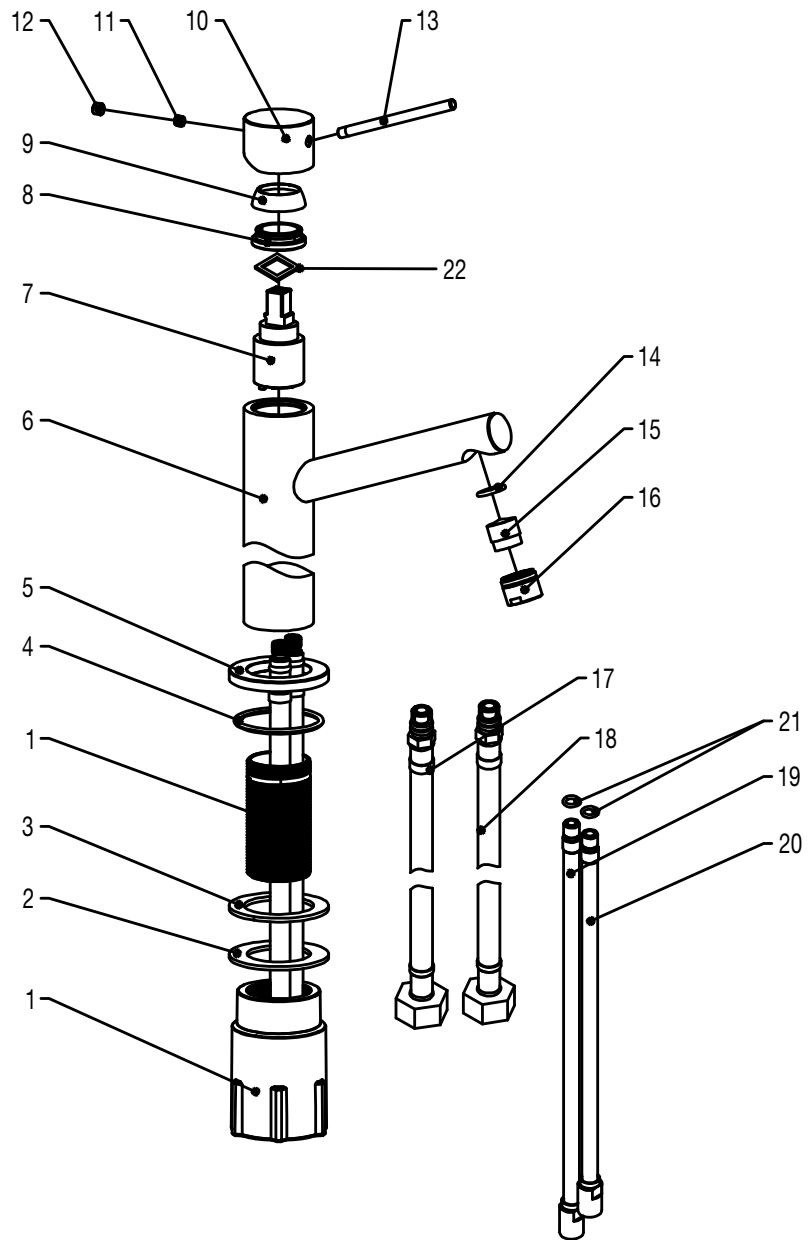

- 1 Fixing bushing
- 2 Washer
- 3 Washer
- 4 O ring
- 5 Base
- 6 Body
- 7 Cartridge
- 8 Screw nut
- 9 Cover ring
- 10 Handle base
- 11 Rubber
- 12 Inner hex screw
- 13 Handle bar
- 14 O ring
- 15 Aerator cover
- 16 Aerator
- 17 Flexible hose
- 18 Flexible hose
- 19 Long connective pipe
- 20 Short Connect pipe
- 21 O ring
- 22 Gasket

## Steel Vector Medium Shadow

Art no: 10258 RSK: 8275655

**Primy**  
Stainless Steel  
Kitchen & Bathroom

Scandtap AB, Olofsdalsvägen 21, 302 41 Halmstad, Sweden  
info@scandtap.com, www.scandtap.com

**STF** 23-0960-TH1  
23-0960-TH2  
23-0960-TH3